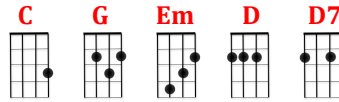

Seems Like A long Time

by Ted Anderson (Brewer & Shipley)

G G Em Em D D D D
 Night time is only the other side of daytime

C C C C G G D D
 But if you've ever waited for the sun

Em Em Em Em D D C D
 You know what it's like to wish daytime would come and don't it

Chorus

G G G G D D D D C C D D
 Seem like a long time | seem like a long time | Seem like a long, long
G G C D G G G G D D D D
 Time Some - times it | seems like a long time | seems like a long time
C C D D G C D D D D G G G G
 Seems like a long long | time Yes it do-es, | a long, long time | G G

12 beats of piano break [G G G G, C C C C, D D D7 D7](to Em)

Em Em Em Em D D C D
 You know what it's like to wish good times would come and don't it

G G G G D D D D
 Seems like a long time | seems like a long time